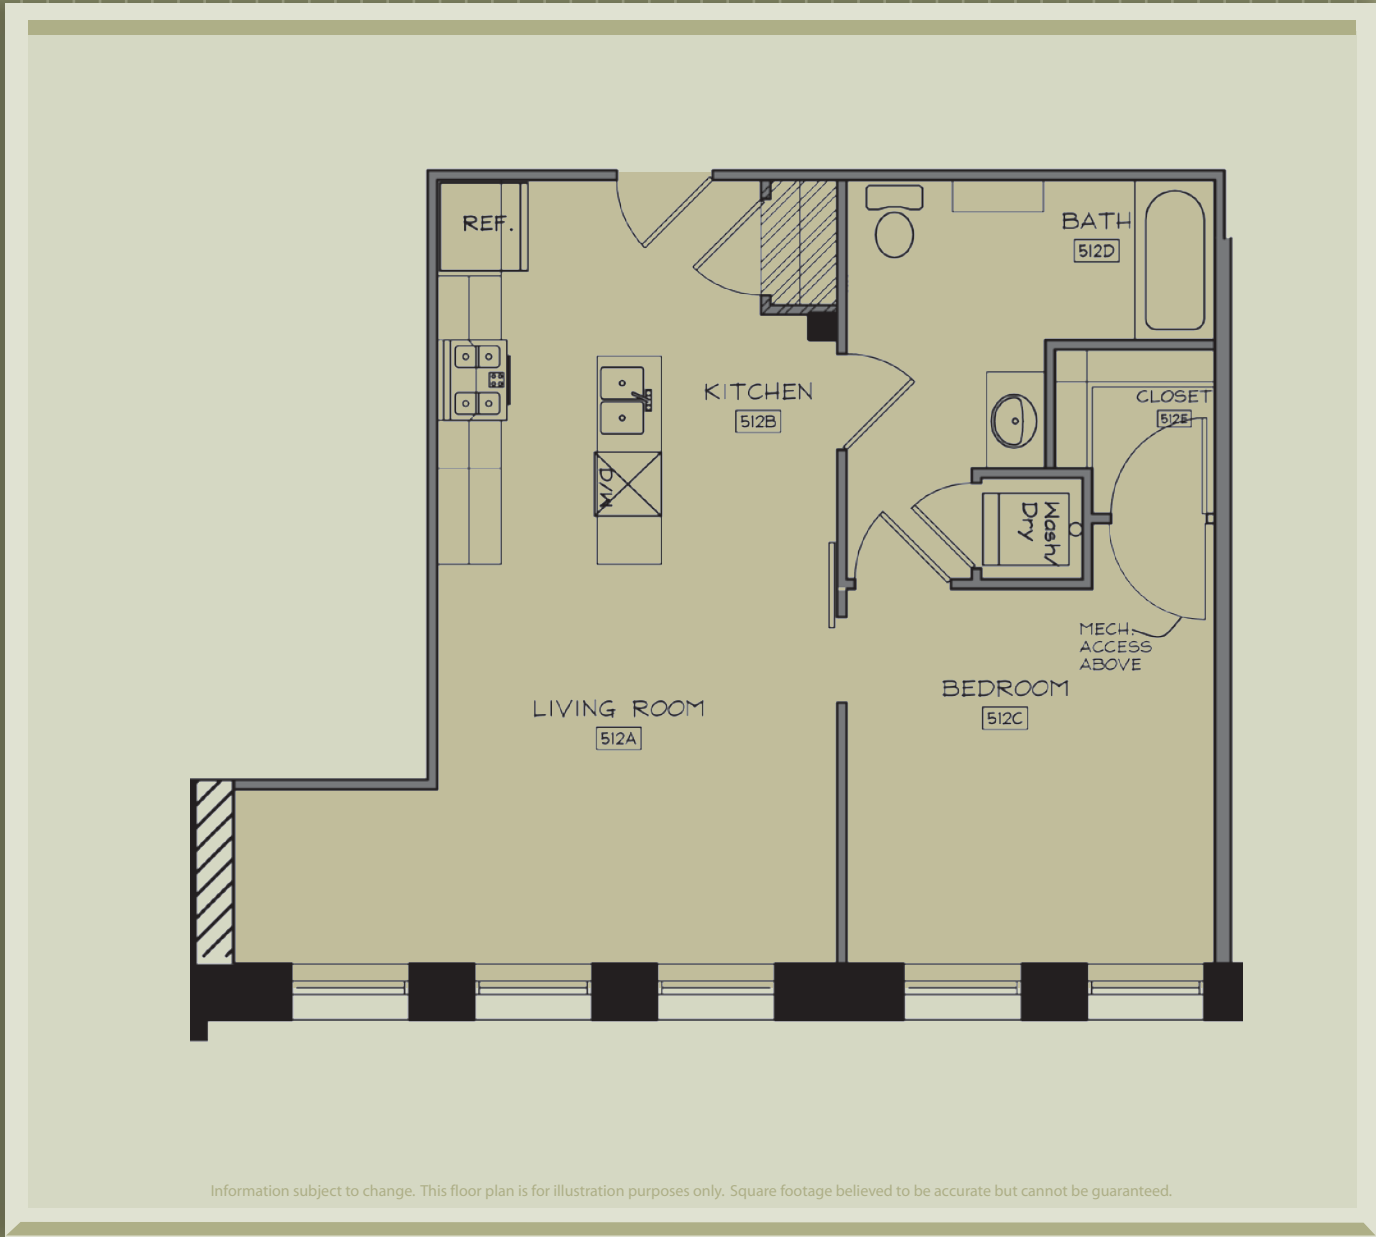

✦ PLAN 12 ✦ 512 & 612 ✦

703 Square Feet

✦ 1 Bedroom ✦ 1 Bath ✦ Island Kitchen

HISTORIC ELEGANCE MEETS MODERN EDGE

✦ **HARTMAN** ✦

LOFT CONDOMINIUMS
150 EAST MAIN STREET, COLUMBUS OHIO