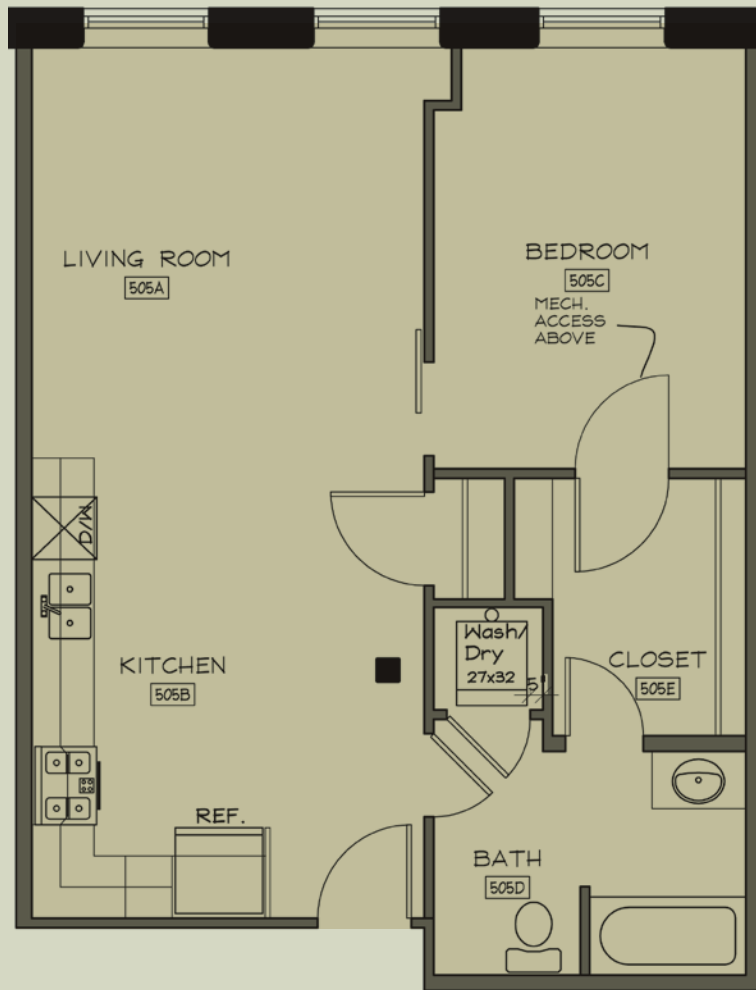

✦ PLAN 5 ✦ 505 & 605 ✦

Information subject to change. This floor plan is for illustration purposes only. Square footage believed to be accurate but cannot be guaranteed.

**706 Square Feet**

✦ 1 Bedroom ✦ 1 Bath ✦ Walk-In Closet

HISTORIC ELEGANCE MEETS MODERN EDGE

✦ **HARTMAN** ✦

**LOFT CONDOMINIUMS**  
150 EAST MAIN STREET, COLUMBUS OHIO