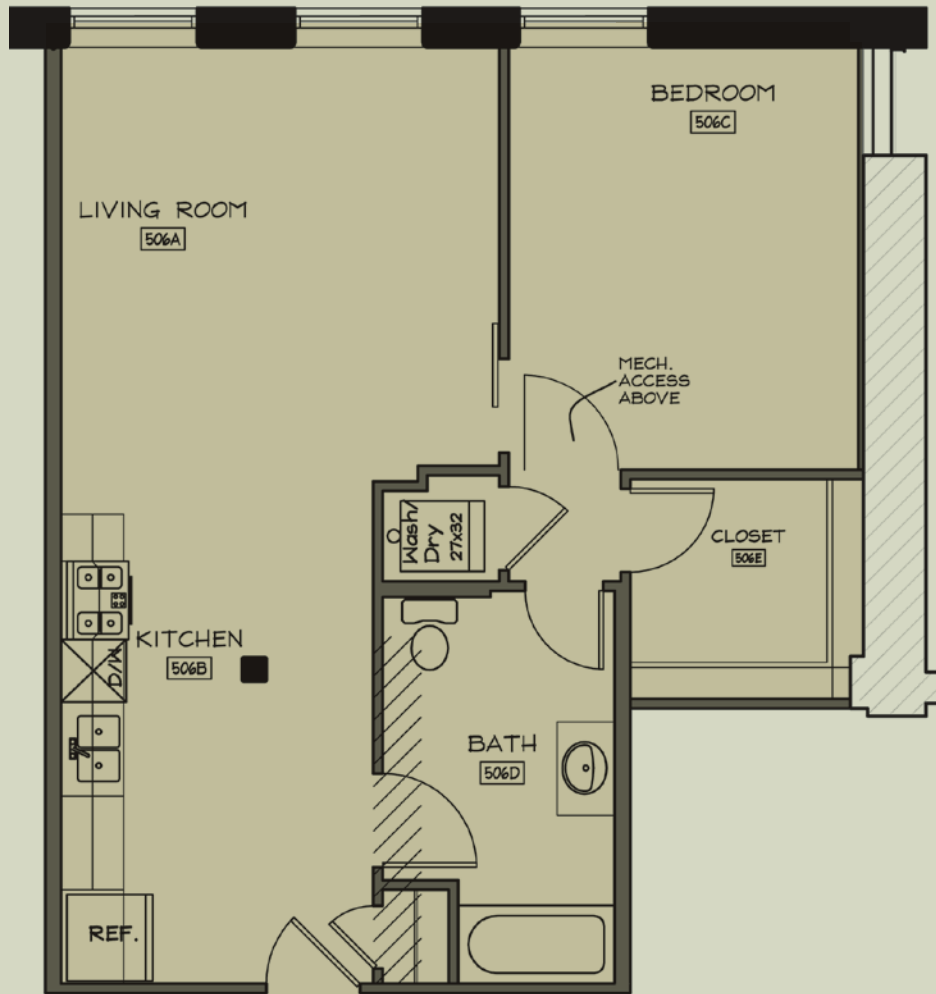

✦ PLAN 6 ✦ 506 & 606 ✦

Information subject to change. This floor plan is for illustration purposes only. Square footage believed to be accurate but cannot be guaranteed.

761 Square Feet

✦ 1 Bedroom ✦ 1 Bath ✦ Walk-In Closet

HISTORIC ELEGANCE MEETS MODERN EDGE

✦ **HARTMAN** ✦

LOFT CONDOMINIUMS  
150 EAST MAIN STREET, COLUMBUS OHIO