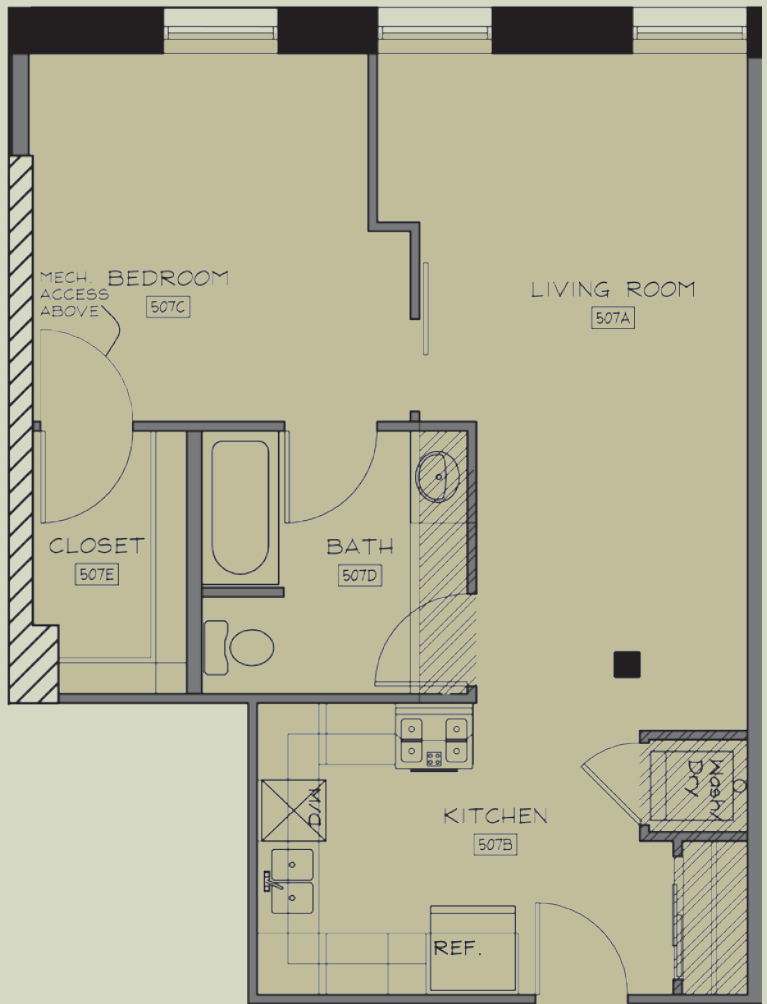

✦ PLAN 7 ✦ 507 & 607 ✦

Information subject to change. This floor plan is for illustration purposes only. Square footage believed to be accurate but cannot be guaranteed.

701 Square Feet

✦ 1 Bedroom ✦ 1 Bath ✦ Walk-In Closet

HISTORIC ELEGANCE MEETS MODERN EDGE

✦ HARTMAN ✦

LOFT CONDOMINIUMS  
150 EAST MAIN STREET, COLUMBUS OHIO